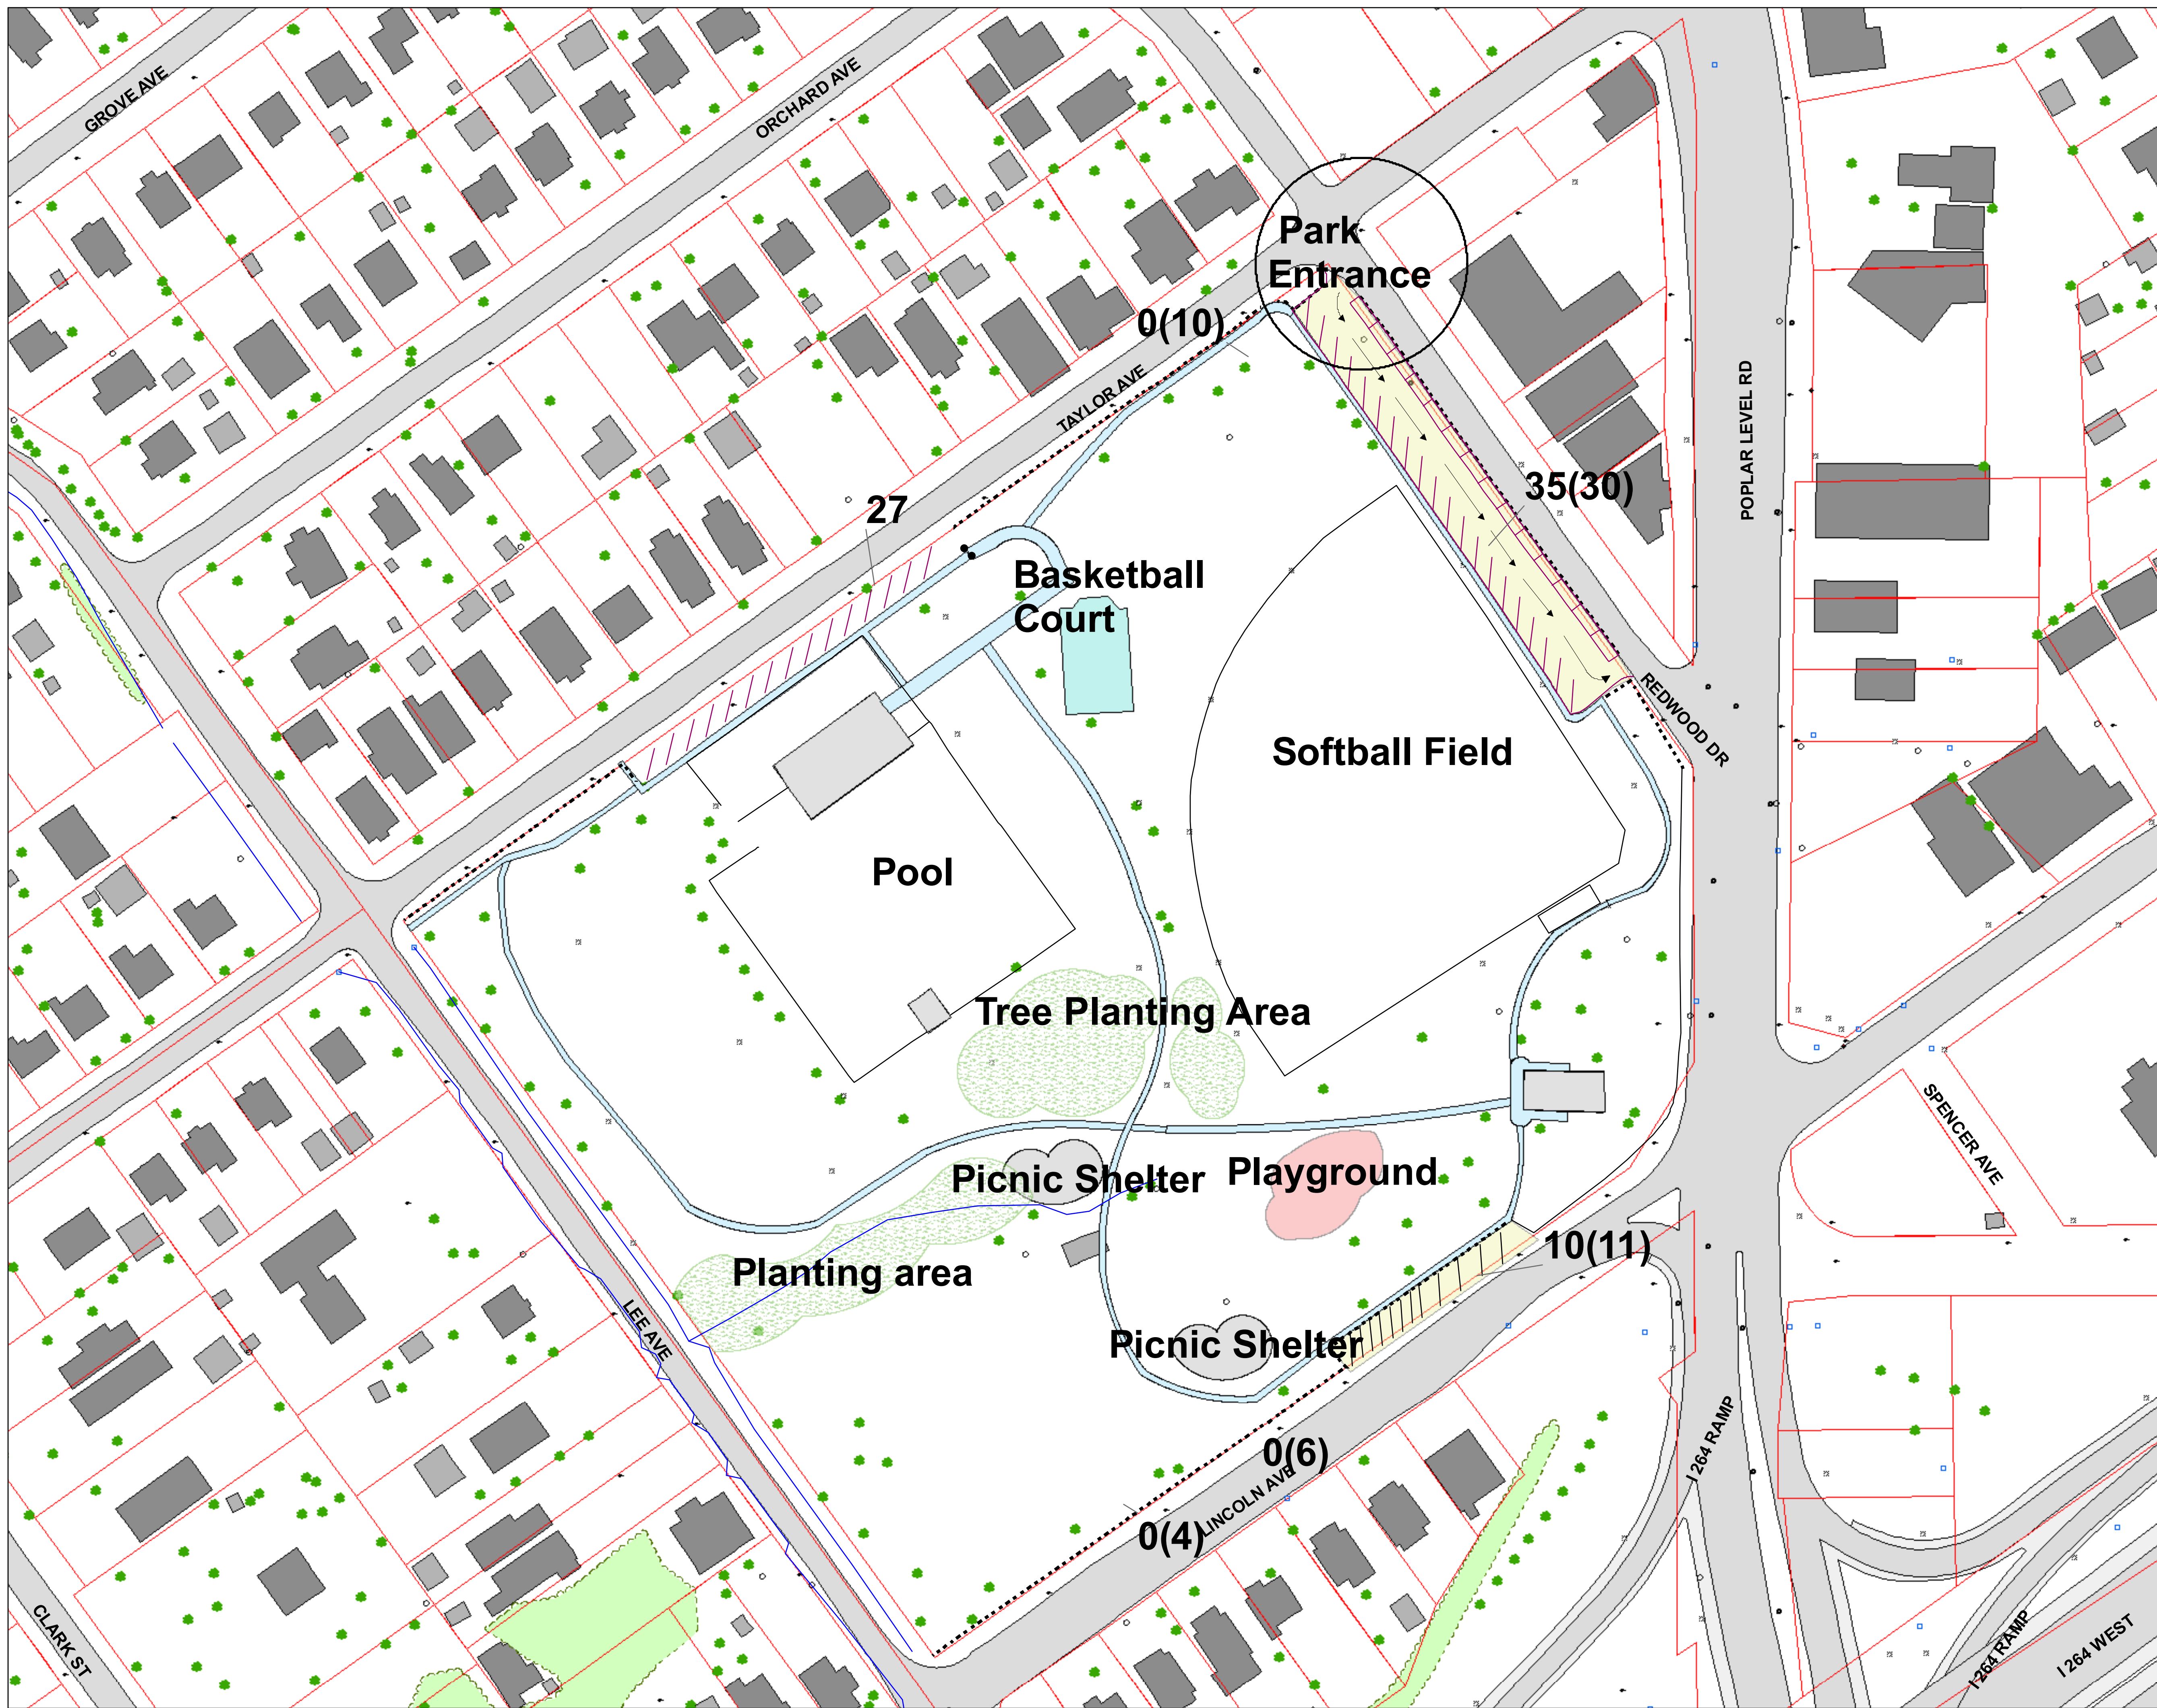

Camp Taylor Memorial Park

Legend

- Tree
- Basketball Court
- Parking Lot
- Buildings
- Playground
- New Walking Path

Fence

- Fence
- Direction
- Ditch, Channel, Swale

Parking 72 (88)

11.13 Acres

Copyright (c) 2006, LOUISVILLE AND JEFFERSON COUNTY METROPOLITAN SEWER DISTRICT (MSD) and LOUISVILLE WATER COMPANY (LWC) All Rights Reserved.