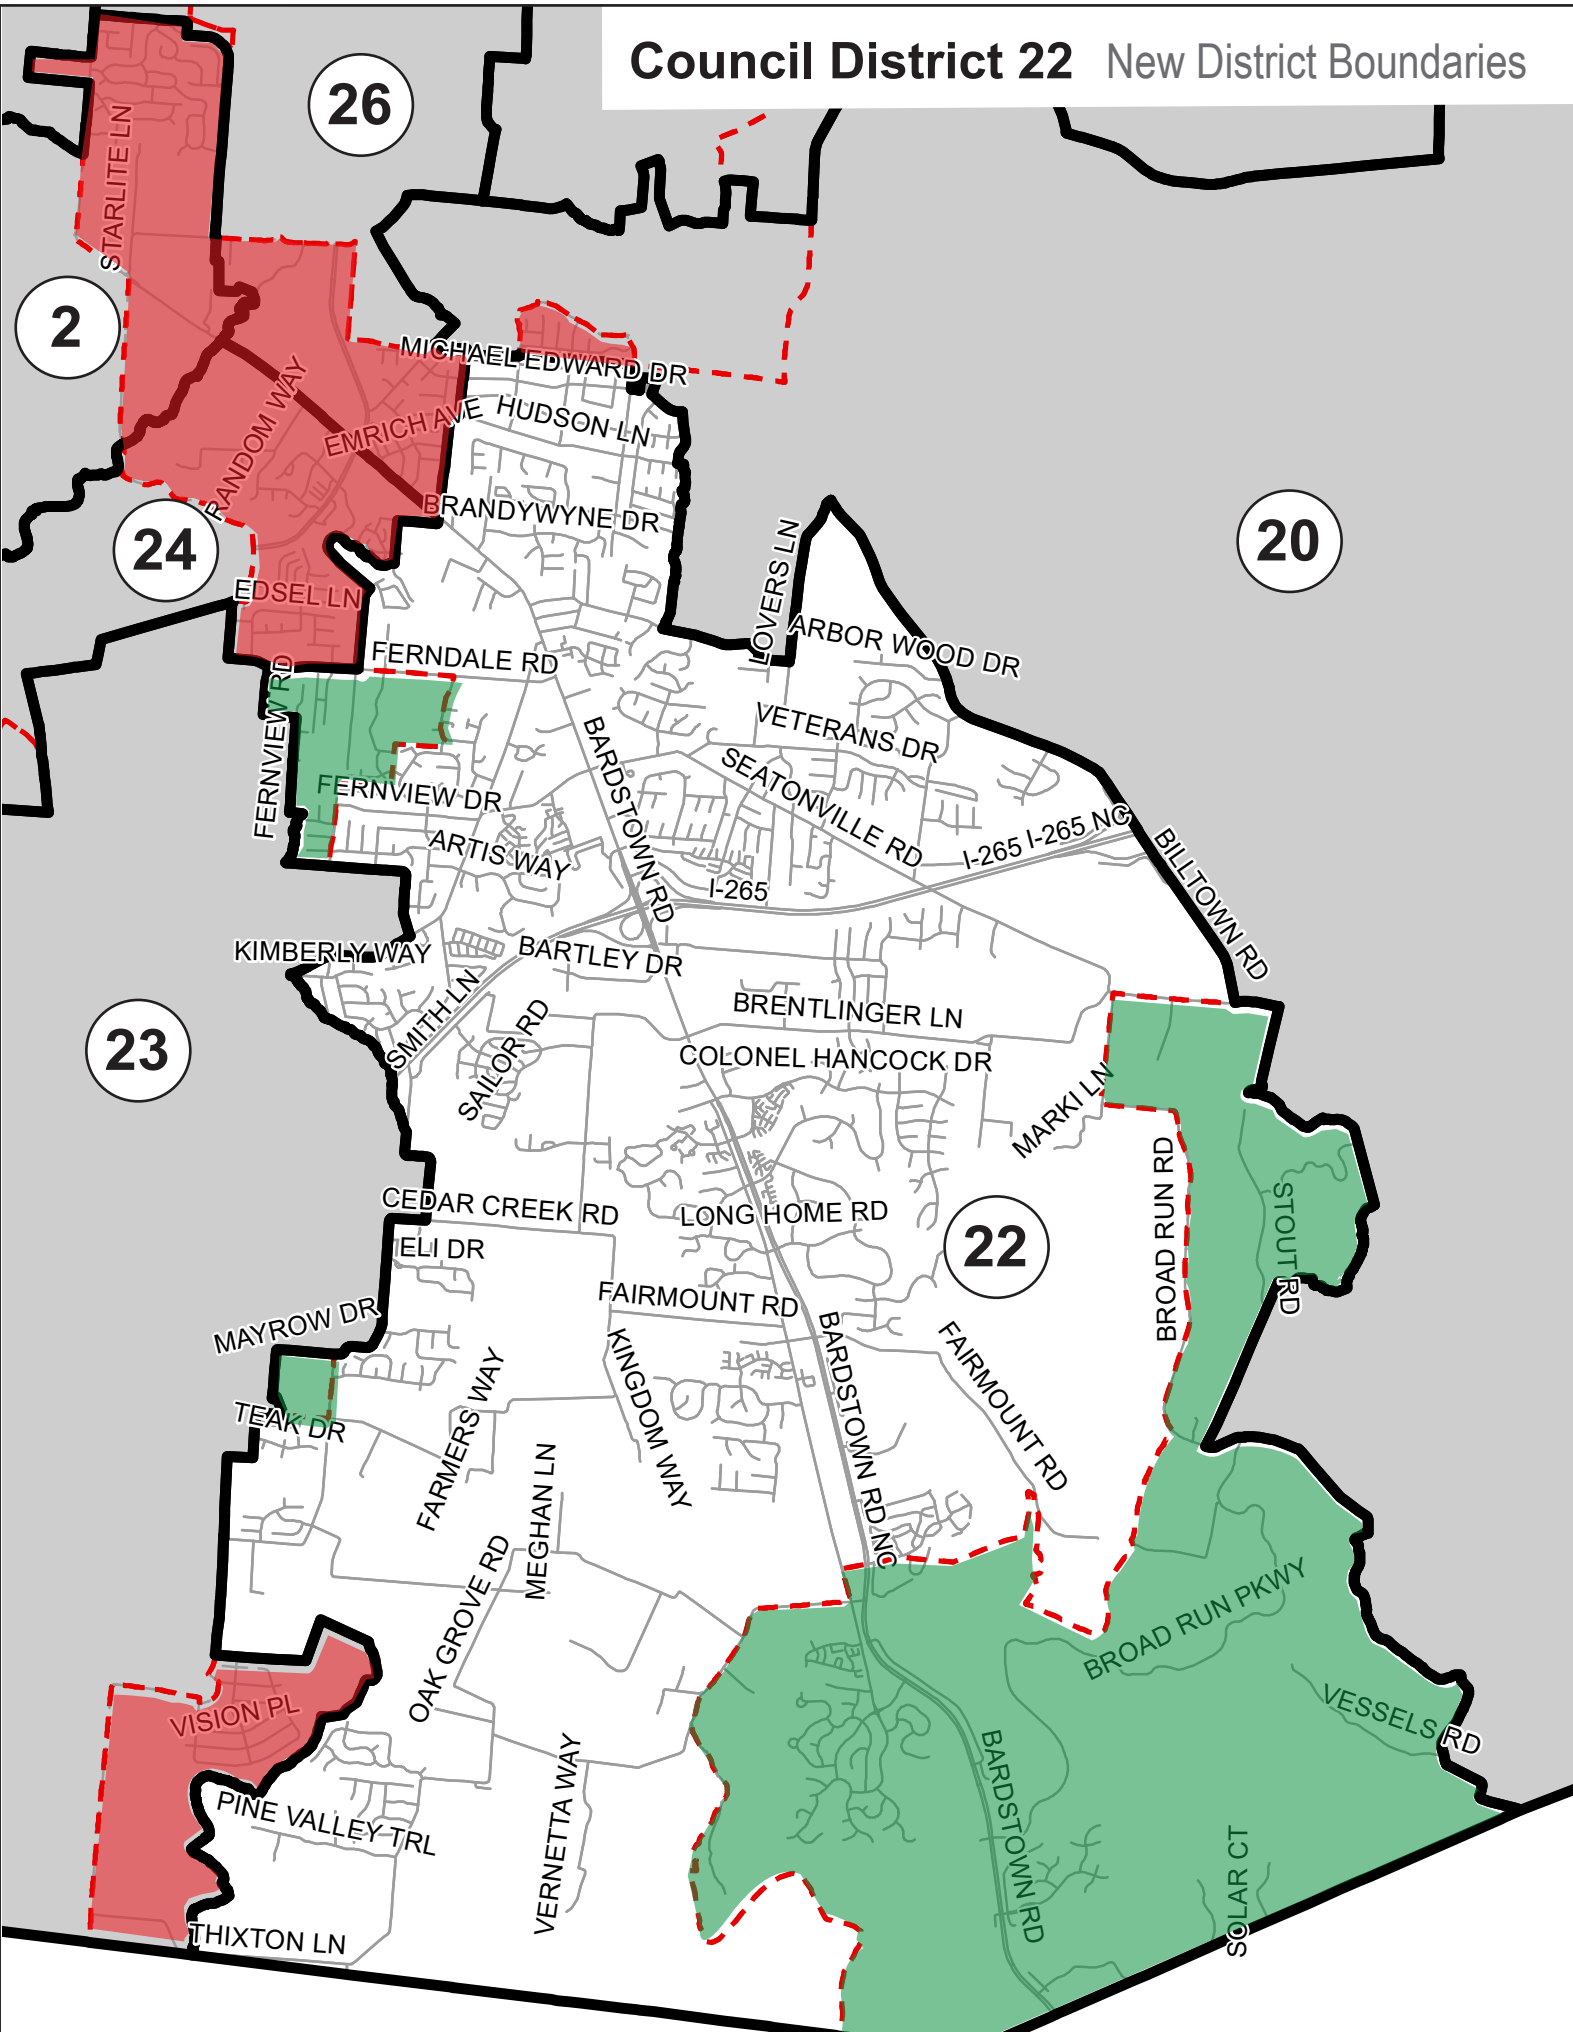

Council District 22 New District Boundaries

-  New District Boundaries
-  Old District Boundaries
-  Area Gained
-  Area Lost

Councilman Robin Engel
601 W. Jefferson Street, 2nd Floor
(502) 574-1122
robin.engel@louisvilleky.gov