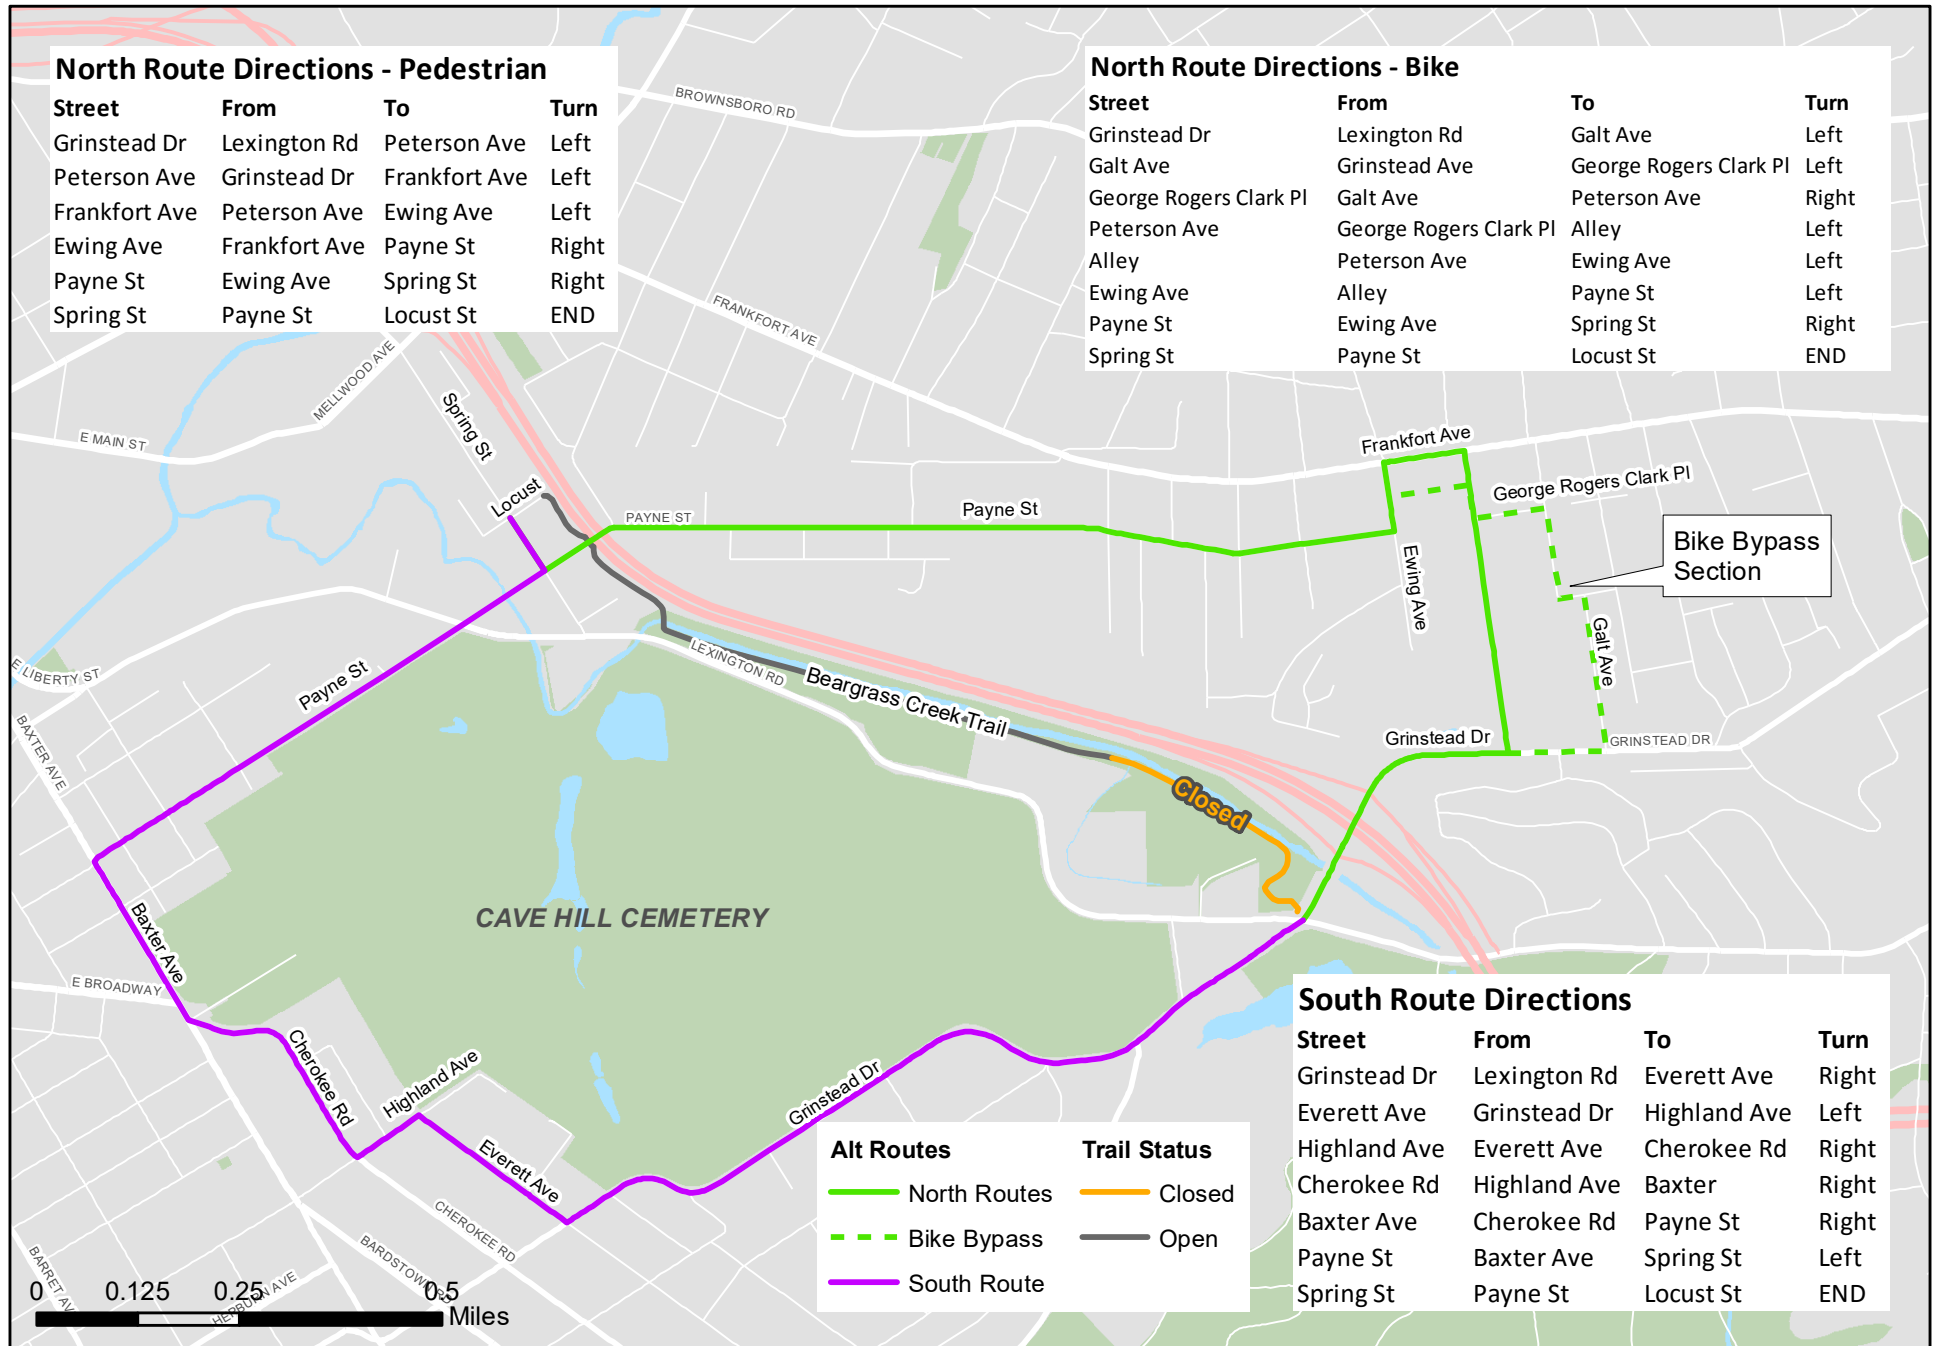

# Alternative Route Map

# Beargrass Creek Trail - East Trailhead

### North Route Directions - Pedestrian

Street	From	To	Turn
Grinstead Dr	Lexington Rd	Peterson Ave	Left
Peterson Ave	Grinstead Dr	Frankfort Ave	Left
Frankfort Ave	Peterson Ave	Ewing Ave	Left
Ewing Ave	Frankfort Ave	Payne St	Right
Payne St	Ewing Ave	Spring St	Right
Spring St	Payne St	Locust St	END

### North Route Directions - Bike

Street	From	To	Turn
Grinstead Dr	Lexington Rd	Galt Ave	Left
Galt Ave	Grinstead Ave	George Rogers Clark Pl	Left
George Rogers Clark Pl	Galt Ave	Peterson Ave	Right
Peterson Ave	George Rogers Clark Pl	Alley	Left
Alley	Peterson Ave	Ewing Ave	Left
Ewing Ave	Alley	Payne St	Left
Payne St	Ewing Ave	Spring St	Right
Spring St	Payne St	Locust St	END