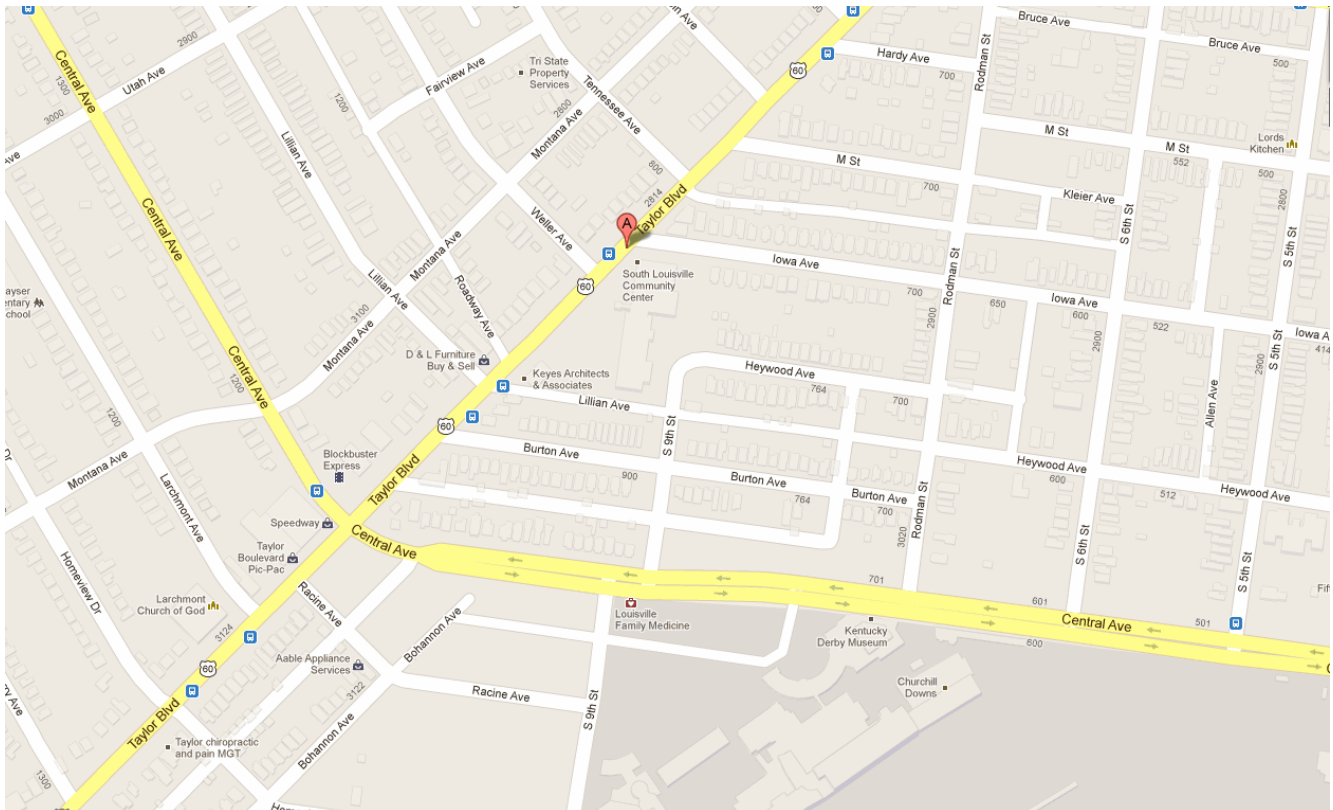

## Map to Training Academy

Louisville Metro Department of Corrections  
**Physical Agility Testing Site**  
2911 Taylor Blvd., Louisville, KY 40208  
502-574-8812

Please go to rear of building and go to the door with the Metro Corrections emblem on it.  
Please do not wait in the front of the building. Parking available in rear of building