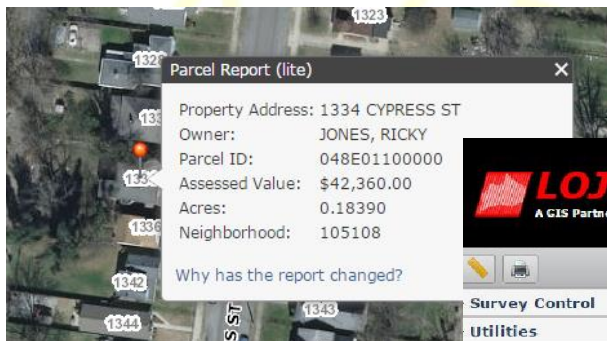

② LOGIC ONLINE MAPS

<http://apps.lojic.org/lojiconline/>

DEVELOP
LOUISVILLE
LOUISVILLE FORWARD