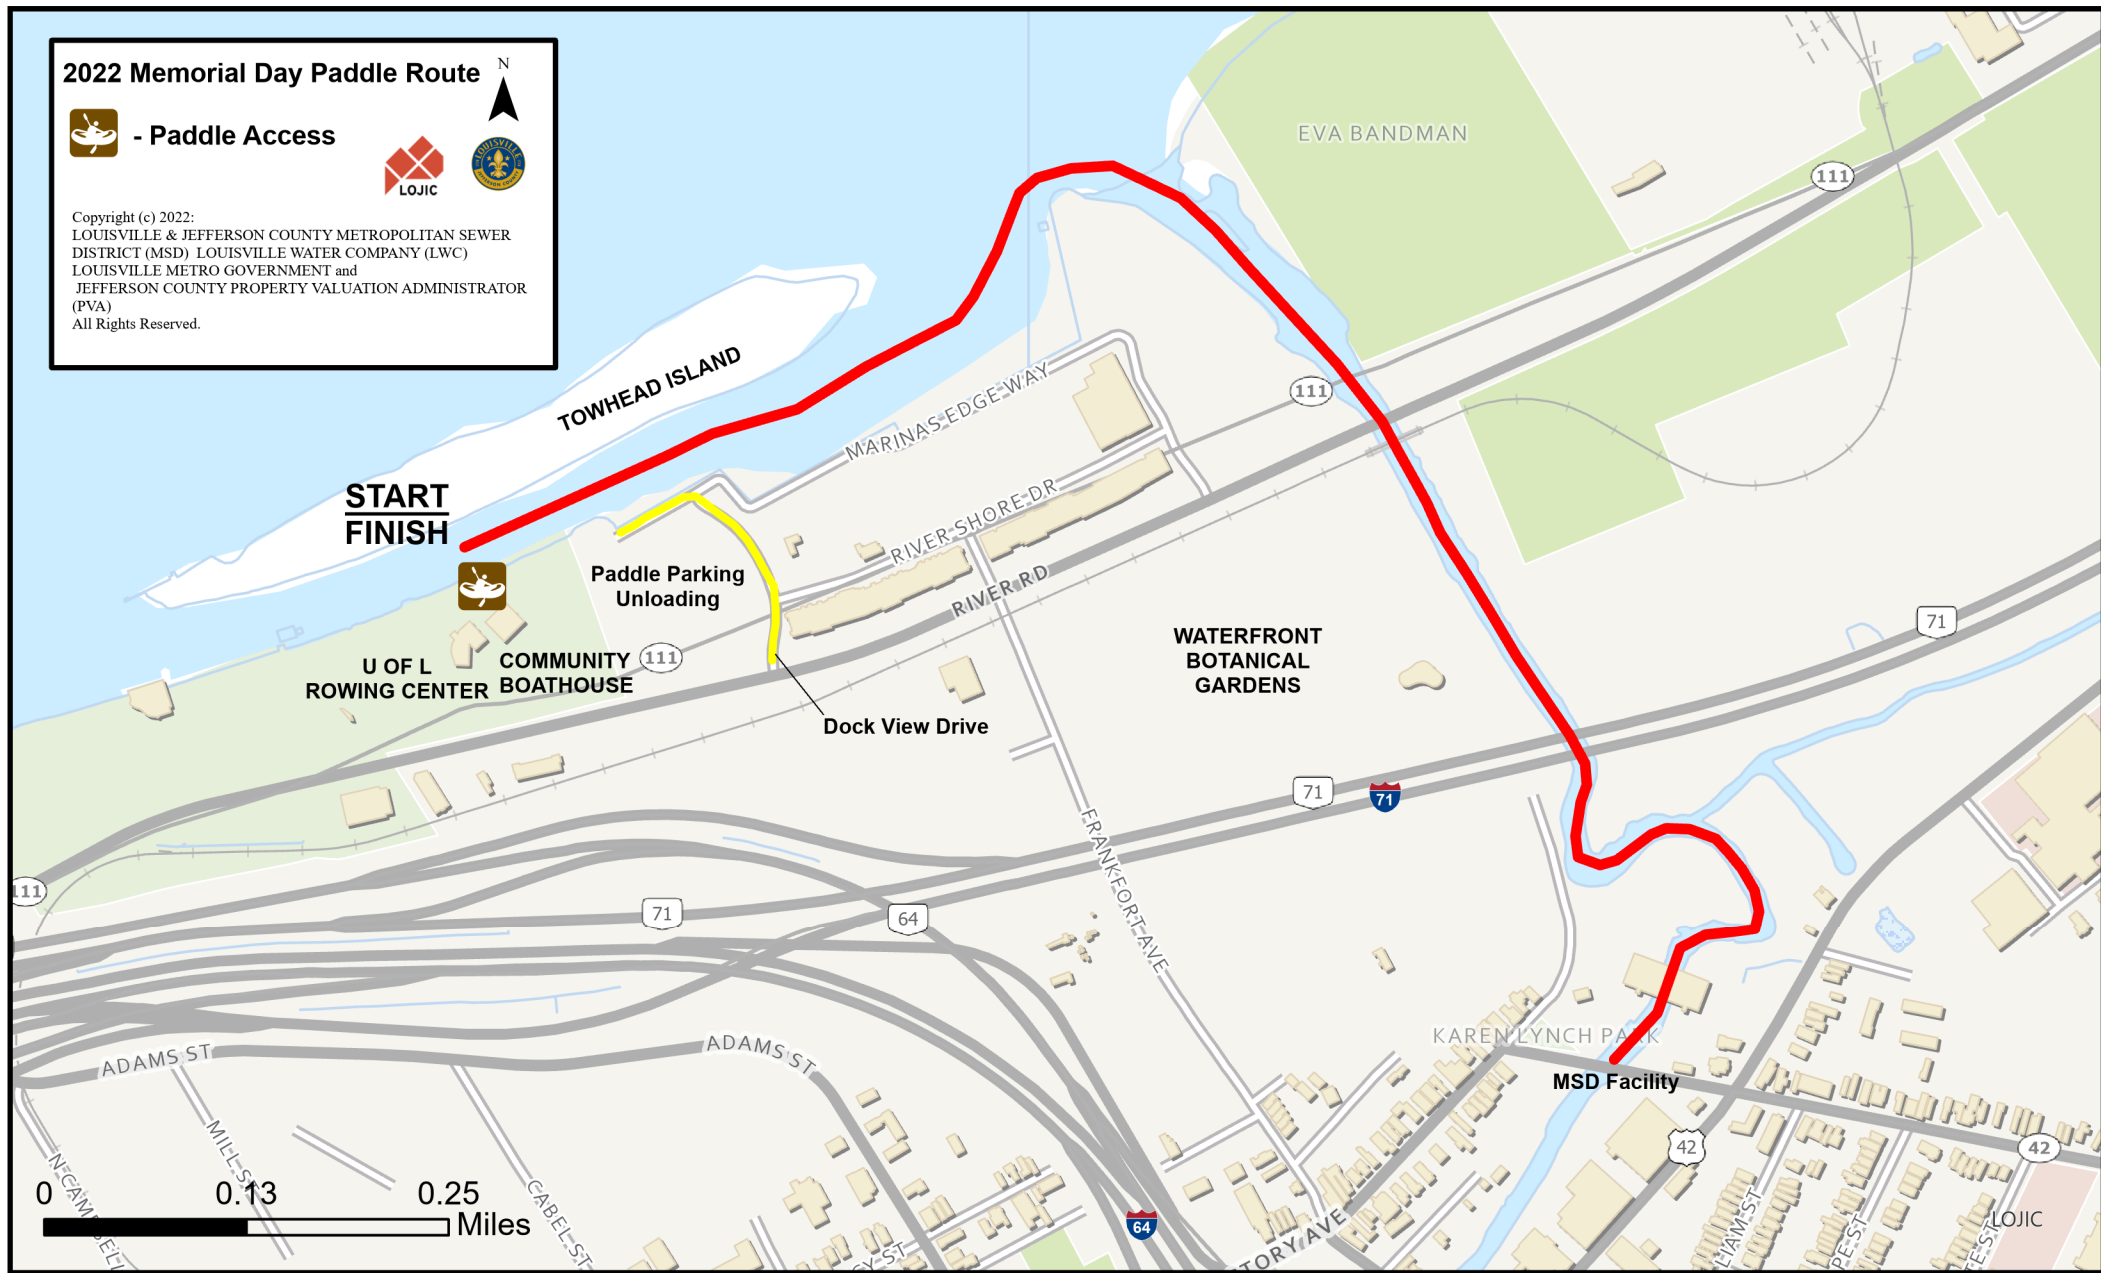

2022 Memorial Day Paddle Route

- Paddle Access

Copyright (c) 2022:
LOUISVILLE & JEFFERSON COUNTY METROPOLITAN SEWER DISTRICT (MSD), LOUISVILLE WATER COMPANY (LWC), LOUISVILLE METRO GOVERNMENT and JEFFERSON COUNTY PROPERTY VALUATION ADMINISTRATOR (PVA)
All Rights Reserved.

Paddle from 9am - 12pm

Paddlers will Park and unload in the Waterside Apartments at River Park

Enter just east of Boathouse from Dock View Drive (marked on map in yellow)

Paddle will go upstream to Beargrass Creek to the MSD Facility at Brownsboro Road